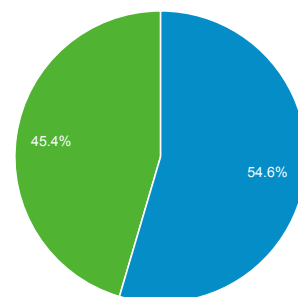

### Overview

Sessions  
**645,166**

Users  
**369,197**

Pageviews  
**1,960,069**

Pages / Session  
**3.04**

Avg. Session Duration  
**00:02:04**

Bounce Rate  
**51.25%**

% New Sessions  
**54.54%**

■ New Visitor ■ Returning Visitor

Browser	Sessions	% Sessions
1. Safari	184,601	28.61%
2. Chrome	182,703	28.32%
3. Internet Explorer	154,422	23.94%
4. Firefox	52,952	8.21%
5. SiteCon Browser	39,934	6.19%
6. Android Browser	15,470	2.40%
7. Safari (in-app)	4,988	0.77%
8. Amazon Silk	4,237	0.66%
9. Edge	2,675	0.41%
10. Opera	1,062	0.16%